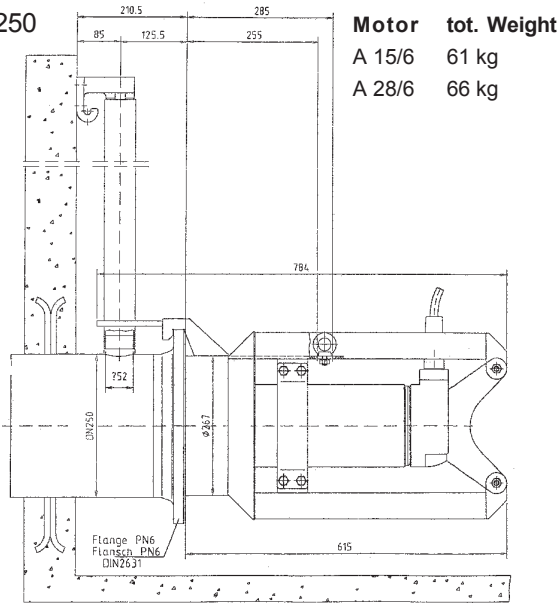

Performance range 50 Hz

RCP 800

Recirculation Pumps RCP

Dimensions

RCP 250

RCP 400

RCP 500

RCP 800