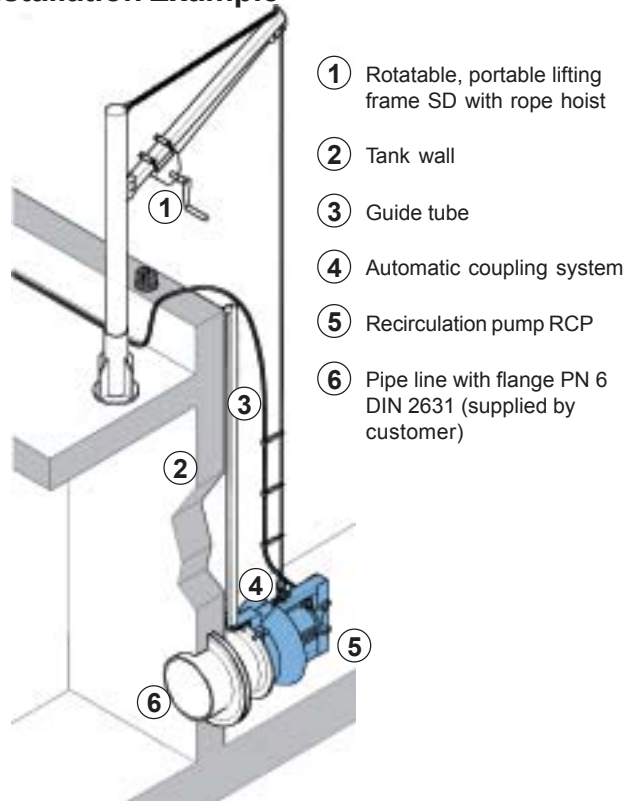

Installation Example