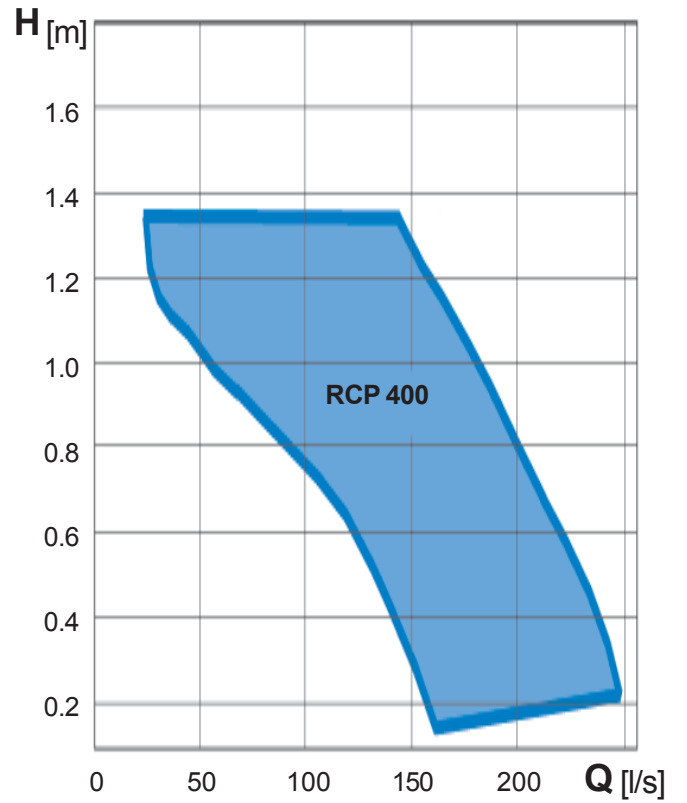

Installation Example

Recirculation Pumps RCP

Performance range 50 Hz

RCP 250

Performance range 50 Hz

RCP 400

Performance range 50 Hz

RCP 500

Performance range 50 Hz

RCP 800

Recirculation Pumps RCP

Dimensions

RCP 250

RCP 400

RCP 500

RCP 800