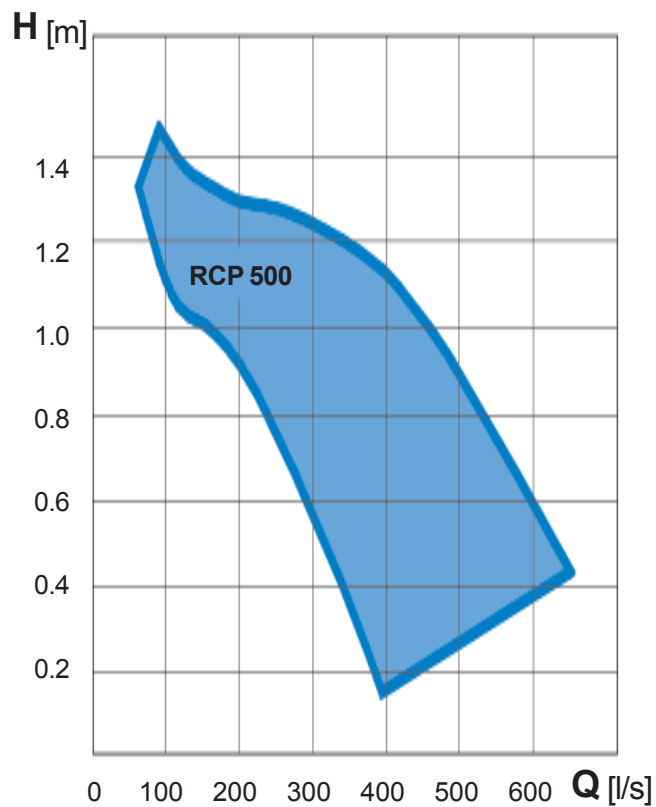

Installation Example

Recirculation Pumps RCP

Performance range 50 Hz

RCP 250

Performance range 50 Hz

RCP 400

Performance range 50 Hz

RCP 500

Performance range 50 Hz

RCP 800

Recirculation Pumps RCP

Dimensions

RCP 250

RCP 400

RCP 500

RCP 800