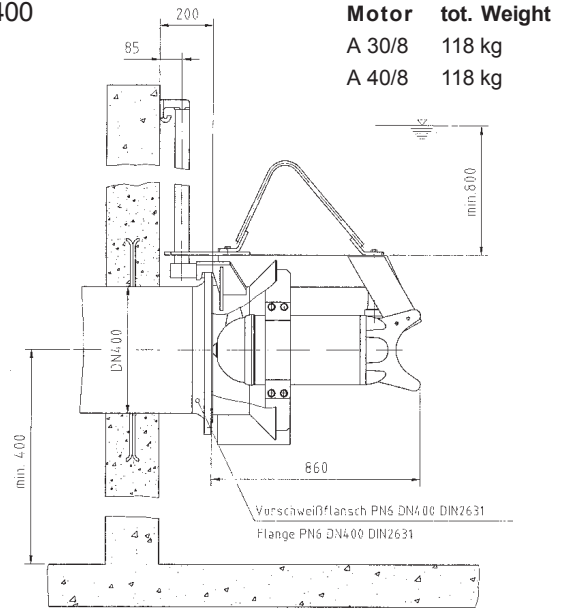

Performance range 50 Hz

RCP 800

Recirculation Pumps RCP

Dimensions

RCP 250

RCP 400

RCP 500

RCP 800