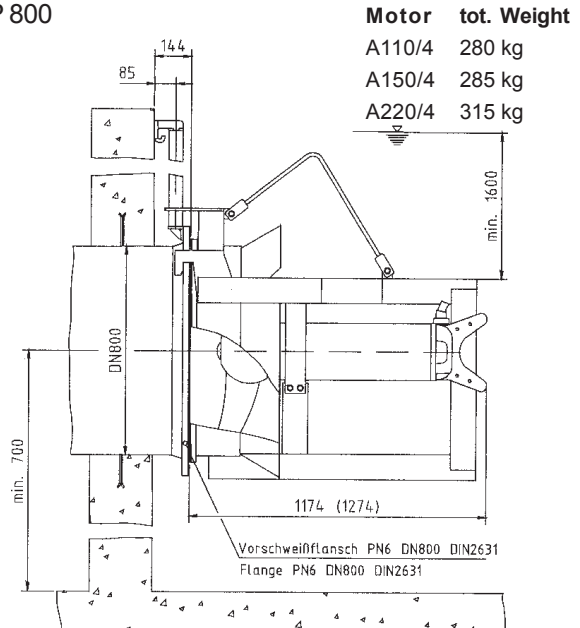

Performance range 50 Hz

RCP 800

Recirculation Pumps RCP

Dimensions

RCP 250

RCP 400

RCP 500

RCP 800