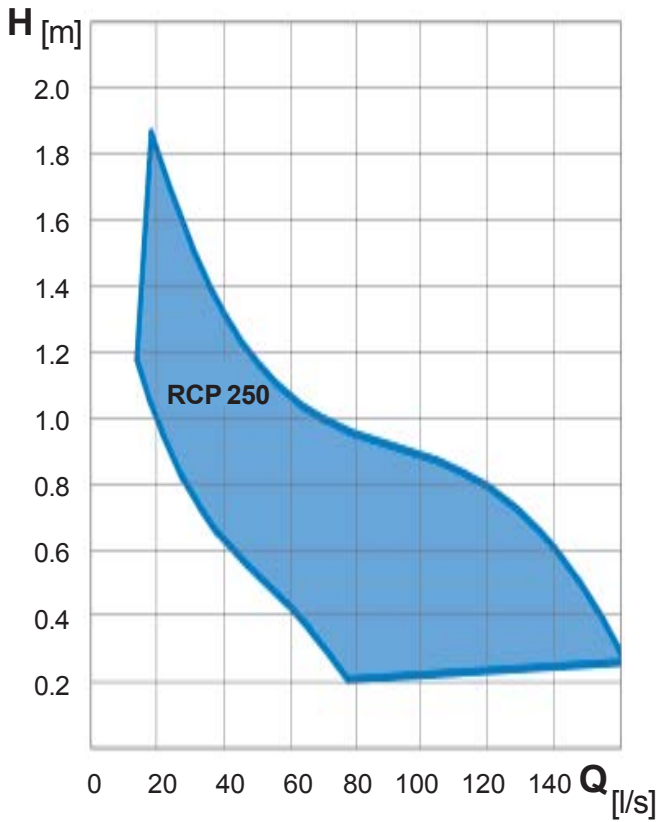

Installation Example

Recirculation Pumps RCP

Performance range 50 Hz

RCP 250

Performance range 50 Hz

RCP 400

Performance range 50 Hz

RCP 500