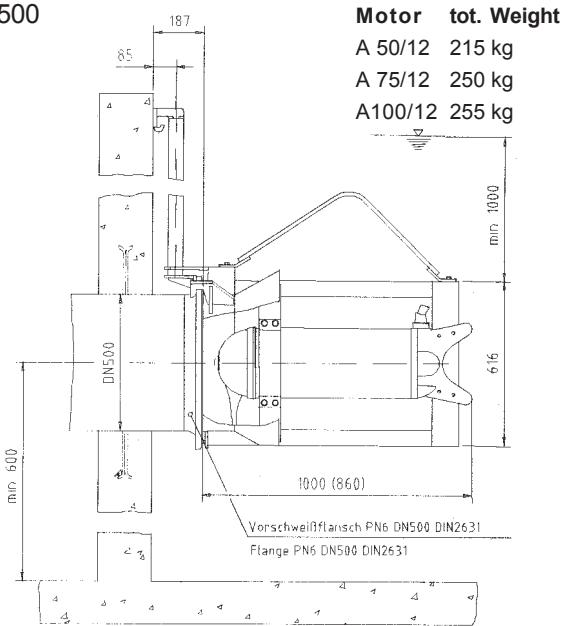

Performance range 50 Hz

RCP 800

Recirculation Pumps RCP

Dimensions

RCP 250

RCP 400

RCP 500

RCP 800