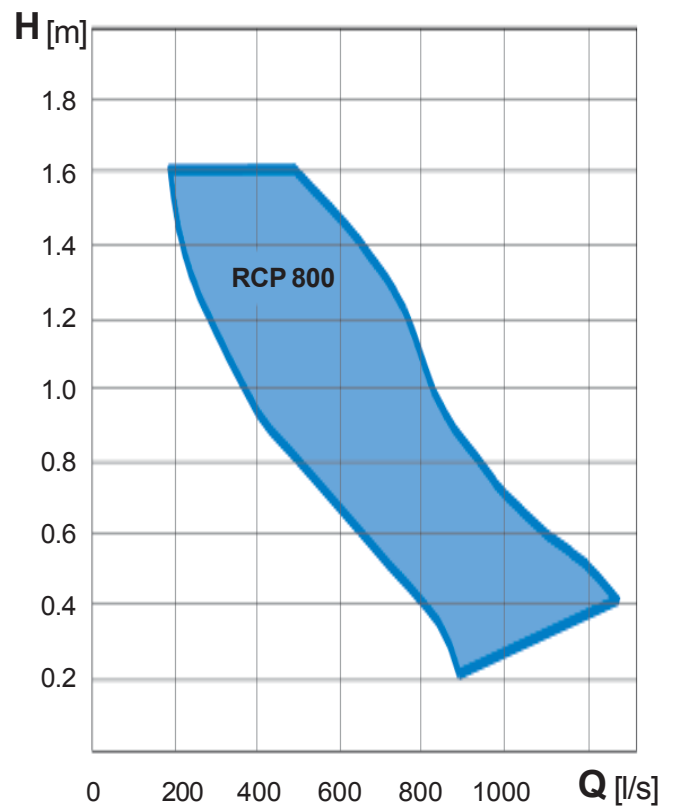

Installation Example

Recirculation Pumps RCP

Performance range 50 Hz

RCP 250

Performance range 50 Hz

RCP 400

Performance range 50 Hz

RCP 500

Performance range 50 Hz

RCP 800

Recirculation Pumps RCP

Dimensions

RCP 250

RCP 400

RCP 500

RCP 800