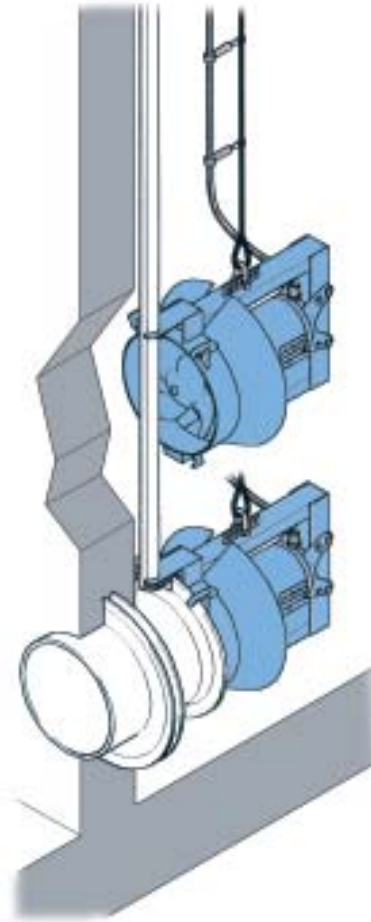

Recirculation Pumps RCP

Applications

The RCP recirculation pumps have been designed for pumping activated sludge in treatment plants during the nitrification and denitrification process.

As ABS all submersible pumps and submersible mixers they have been designed for economical and reliable operating:

- Water pressure tight-encapsulated unit construction
- Shaft sealing by high quality silicon carbide mechanical seal, resistant to temperature shock
- Electronic seal monitoring for motor and gearbox with indication that an inspection is due
- Thermal motor protection by thermal sensors in the stator (Insulation Class F = 155°C)

The recirculation pumps are supplied as standard with a special three-blade propeller designed for high efficiency.

The ABS recirculation pumps RCP are supplied with the well-proven automatic coupling system using a single guide rail. The ABS automatic coupling system guarantees quick and economical installation.

The well-proven automatic coupling system

The DIN-flange of the discharge line (supplied by the customer) forms the connection flange of the ABS automatic coupling unit. A guide rail joins the connection flange with the pipe retainer at the top of the tank.