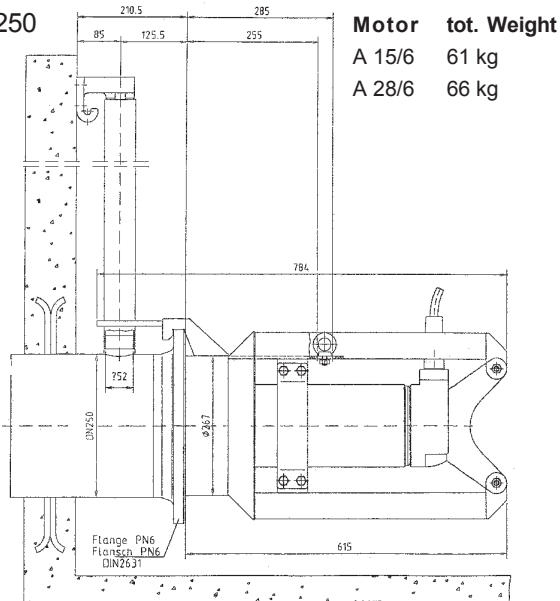

Performance range 50 Hz

RCP 800

Recirculation Pumps RCP

Dimensions

RCP 250

RCP 400

RCP 500

RCP 800