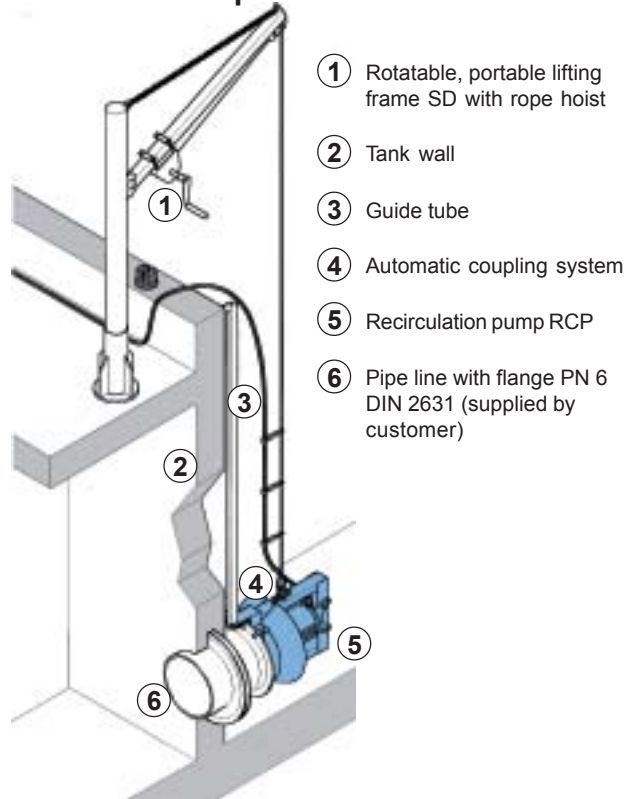

Installation Example