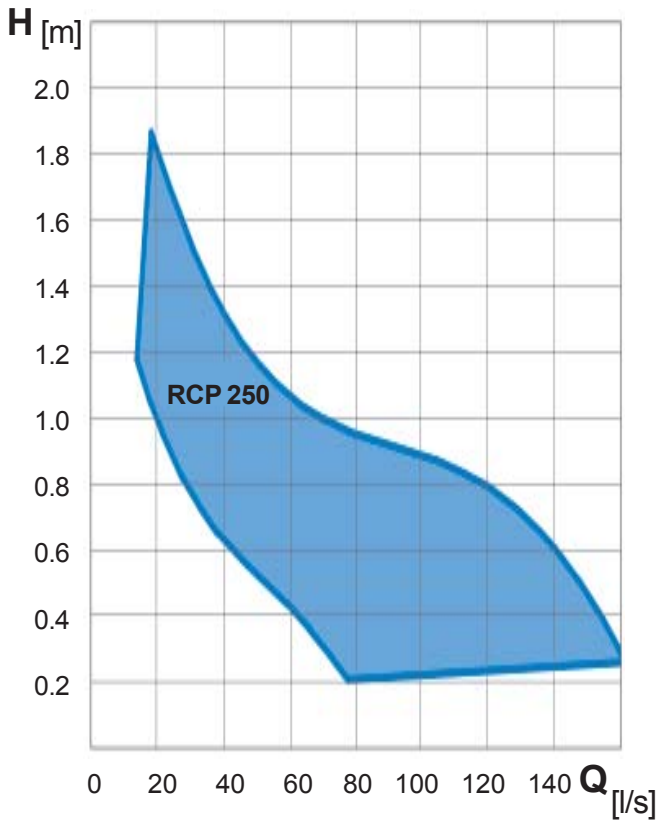

Installation Example

Recirculation Pumps RCP

Performance range 50 Hz

RCP 250

Performance range 50 Hz

RCP 400

Performance range 50 Hz

RCP 500