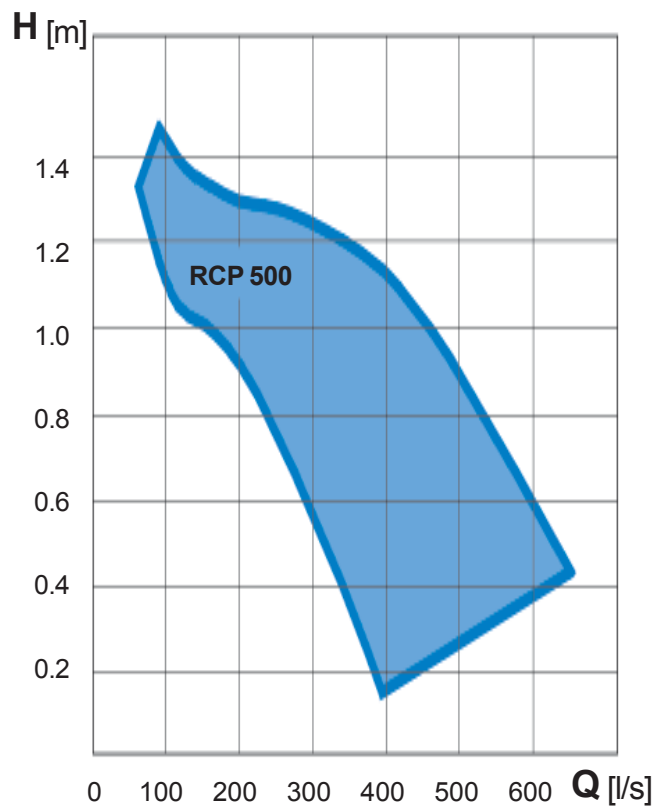

Installation Example

Recirculation Pumps RCP

Performance range 50 Hz

RCP 250

Performance range 50 Hz

RCP 400

Performance range 50 Hz

RCP 500

Performance range 50 Hz

RCP 800

Recirculation Pumps RCP

Dimensions

RCP 250

RCP 400

RCP 500

RCP 800