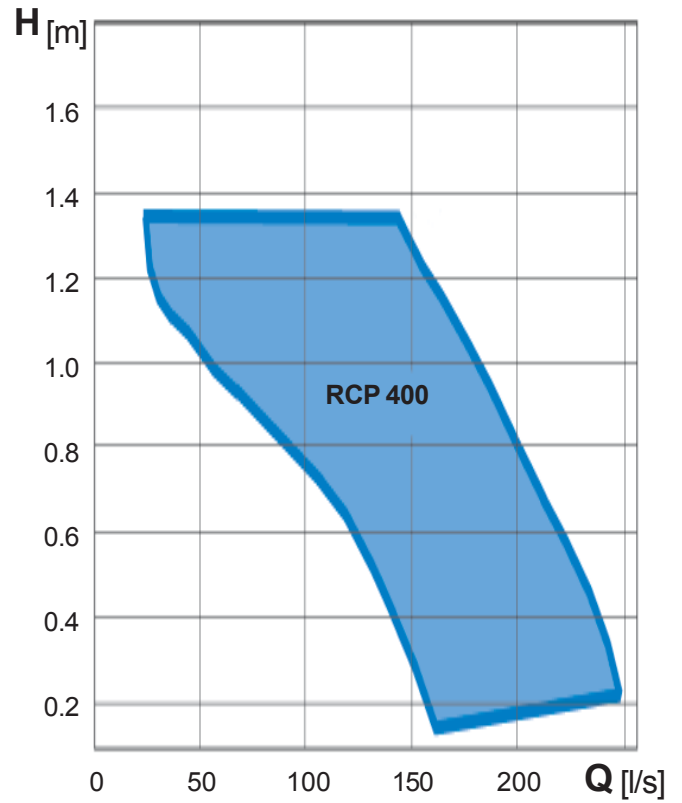

Installation Example

Recirculation Pumps RCP

Performance range 50 Hz

RCP 250

Performance range 50 Hz

RCP 400

Performance range 50 Hz

RCP 500

Performance range 50 Hz

RCP 800

Recirculation Pumps RCP

Dimensions

RCP 250

RCP 400

RCP 500

RCP 800