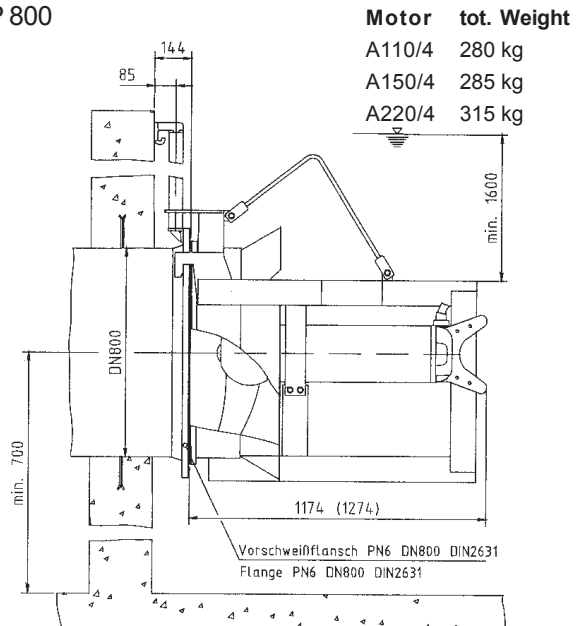

Performance range 50 Hz

RCP 800

Recirculation Pumps RCP

Dimensions

RCP 250

RCP 400

RCP 500

RCP 800