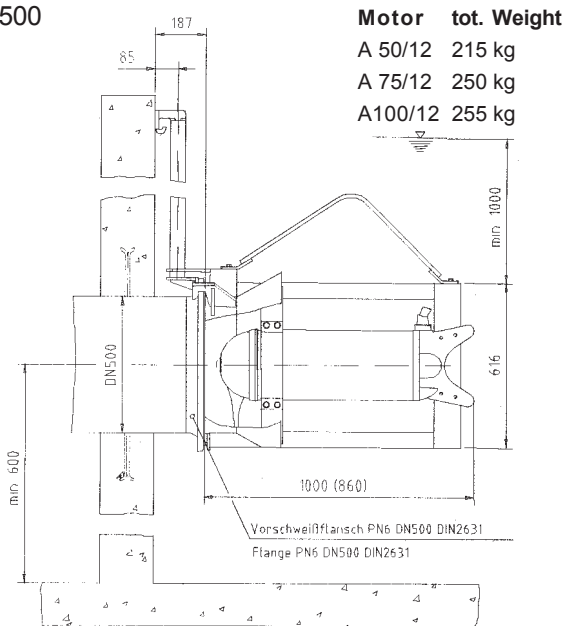

Performance range 50 Hz

RCP 800

Recirculation Pumps RCP

Dimensions

RCP 250

RCP 400

RCP 500

RCP 800