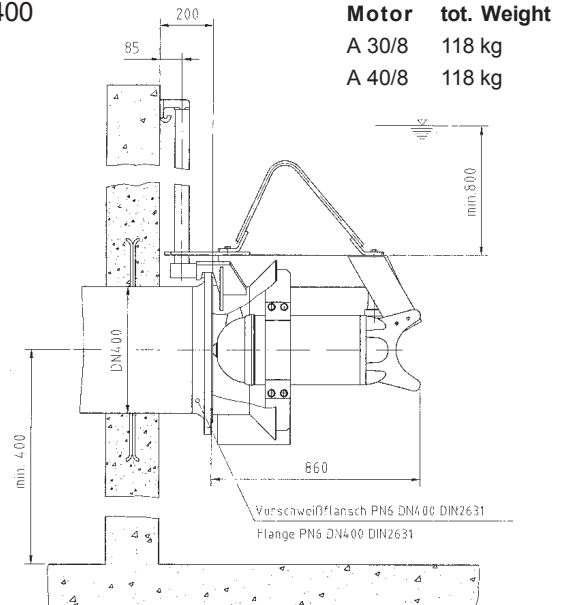

Performance range 50 Hz

RCP 800

Recirculation Pumps RCP

Dimensions

RCP 250

RCP 400

RCP 500

RCP 800