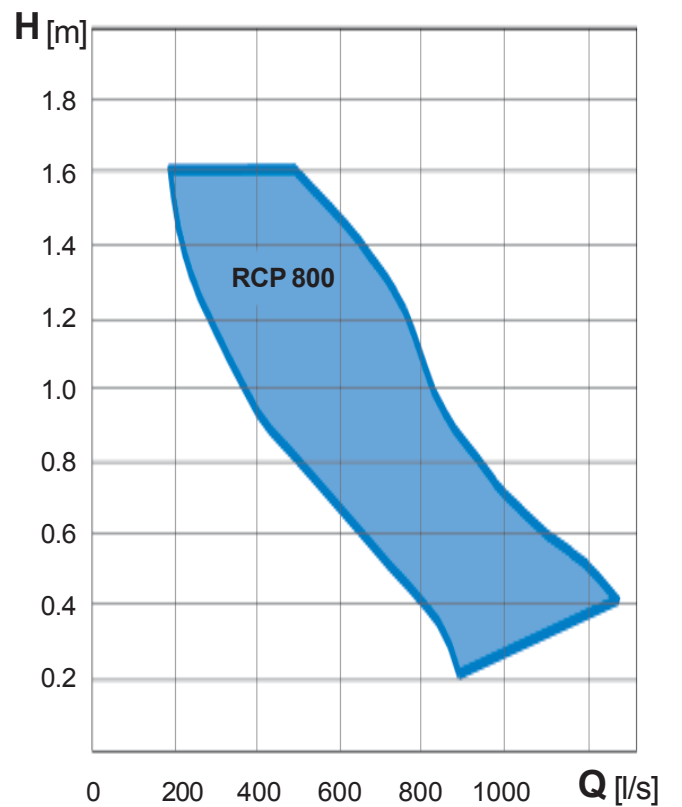

Installation Example

Recirculation Pumps RCP

Performance range 50 Hz

RCP 250

Performance range 50 Hz

RCP 400

Performance range 50 Hz

RCP 500

Performance range 50 Hz

RCP 800

Recirculation Pumps RCP

Dimensions

RCP 250

RCP 400

RCP 500

RCP 800