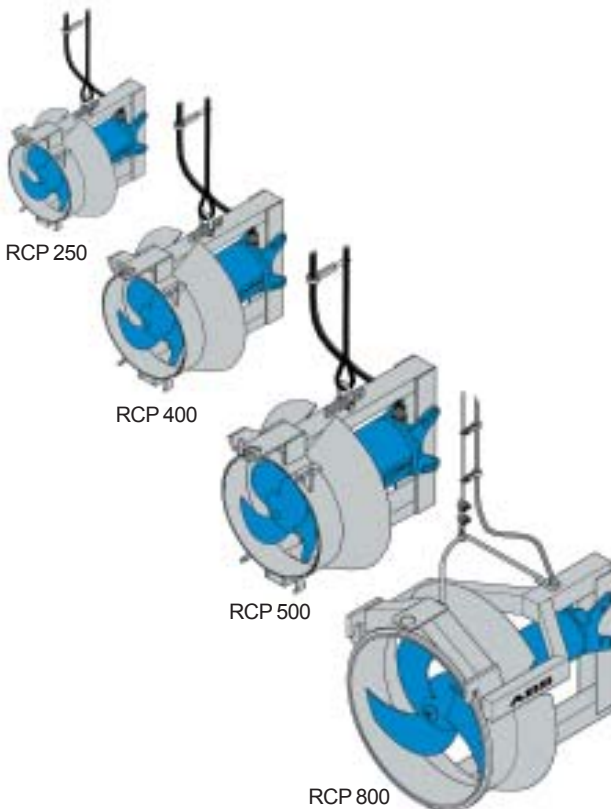

Recirculation Pumps RCP

ABS submersible propeller pumps for pumping activated sludge in treatment plants

- compact design, using the proven ABS submersible motor
- self-cleaning propeller suitable for lightly polluted sewage and activated sludge
- very good hydraulic efficiency when pumping large volumes of liquid at low heads
- high operating reliability and suitable for continuous operation
- easy to handle due to the ABS automatic coupling system

Recirculation Pumps RCP

Applications

The RCP recirculation pumps have been designed for pumping activated sludge in treatment plants during the nitrification and denitrification process.

As ABS all submersible pumps and submersible mixers they have been designed for economical and reliable operating:

The recirculation pumps are supplied as standard with a special three-blade propeller designed for high efficiency.

The ABS recirculation pumps RCP are supplied with the well-proven automatic coupling system using a single guide rail. The ABS automatic coupling system guarantees quick and economical installation.

The well-proven automatic coupling system

The DIN-flange of the discharge line (supplied by the customer) forms the connection flange of the ABS automatic coupling unit. A guide rail joins the connection flange with the pipe retainer at the top of the tank.