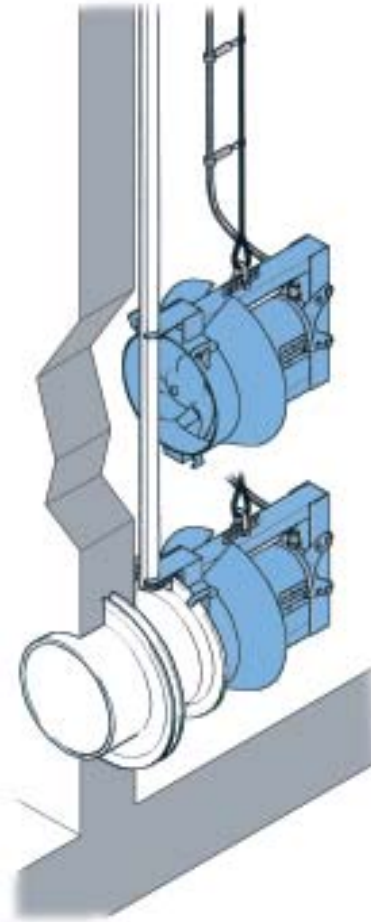

- Water pressure tight-encapsulated unit construction
- Shaft sealing by high quality silicon carbide mechanical seal, resistant to temperature shock
- Electronic seal monitoring for motor and gearbox with indication that an inspection is due
- Thermal motor protection by thermal sensors in the stator (Insulation Class F = 155°C)

The recirculation pumps are supplied as standard with a special three-blade propeller designed for high efficiency.

The ABS recirculation pumps RCP are supplied with the well-proven automatic coupling system using a single guide rail. The ABS automatic coupling system guarantees quick and economical installation.

The well-proven automatic coupling system

The DIN-flange of the discharge line (supplied by the customer) forms the connection flange of the ABS automatic coupling unit. A guide rail joins the connection flange with the pipe retainer at the top of the tank.

The ABS recirculation pump is connected on to the guide rail and can be lowered easily.

It reaches its correct operating position automatically and is immediately ready for use.

The ABS automatic coupling system is of a particular advantage when checking or inspection work is being carried out.